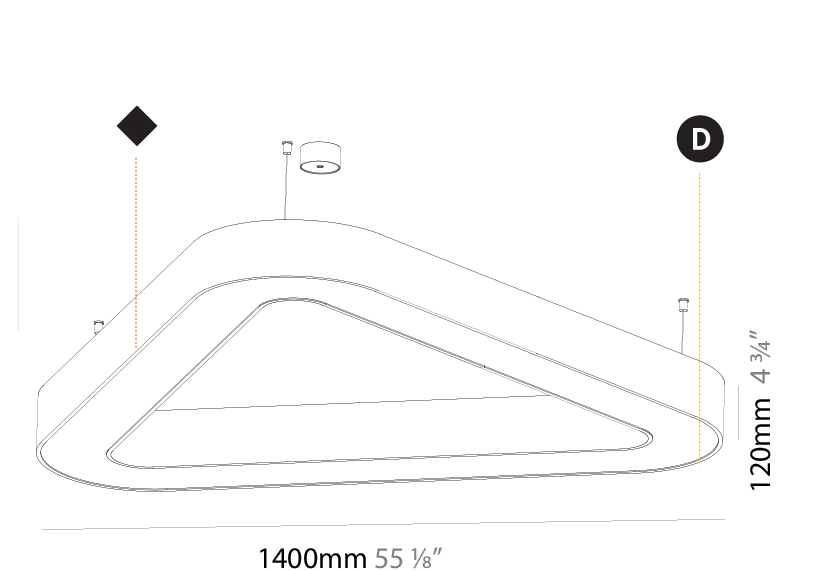

GENERAL

Series: Glorious
Subseries: Glorious Victory
Brand: Prolicht
Division: Architectural
Mounting Type: Suspension
Mounting Location: Ceiling
Subcategory: Ambient

PHYSICAL

Shape: Abstract
Length (mm): 1400
Length (in): 55 1/8
Width (mm): 1400
Width (in): 55 1/8
Height (mm): 120
Height (in): 4 3/4
Max. Overall Height (mm): 2120
Max. Overall Height (in): 83 7/16
Light Distribution: Direct
Weight (kg): 13.892
Weight (lbs): 30.56
Diffuser: PMMA - Opal or Micro-Prism
Fixture Finish: SSR / BKV / CWI / CRY / HAB / LAG / UFT / ITA / RUA / RUR / MIC / FTG / MYG / TWT / LOD / PUS / FRO / FUP / KIA / POP / BLS / SPG / MEY / GOH / GUM / CHC / COM / ABZ / JAG / OBR / MOS / ROR
Fixture Material: Aluminum

ELECTRICAL

Lamp Type: LED (Zhaga Standard)
Input Wattage (W): 60
Total Output Wattage (W): 48 / 38.4 (3500K)
Dimming: Non-Dimming / Phase Dimming (120Vac only) / 0-10V Dimming
Driver Included: Yes
Driver Location: Integrated
Driver Type: Constant Current - 120 / 277Vac
Driver Class: Class 2
Input Voltage (V): 120 - 277
Constant Current (MA): 350 / 1200 (3500K)

LED

Color Temperature (°K): 3000 / 3500 / 4000
Max. Delivered Lumen (lm): 5540 / 5733 / 5850
CRI: >80 CRI
Efficiency (%): 0.65
Lamp Life (hrs): 50000

OPTICAL

RATINGS AND CERTIFICATIONS

Certified By: Certified for North American Standards
IP rating: IP20