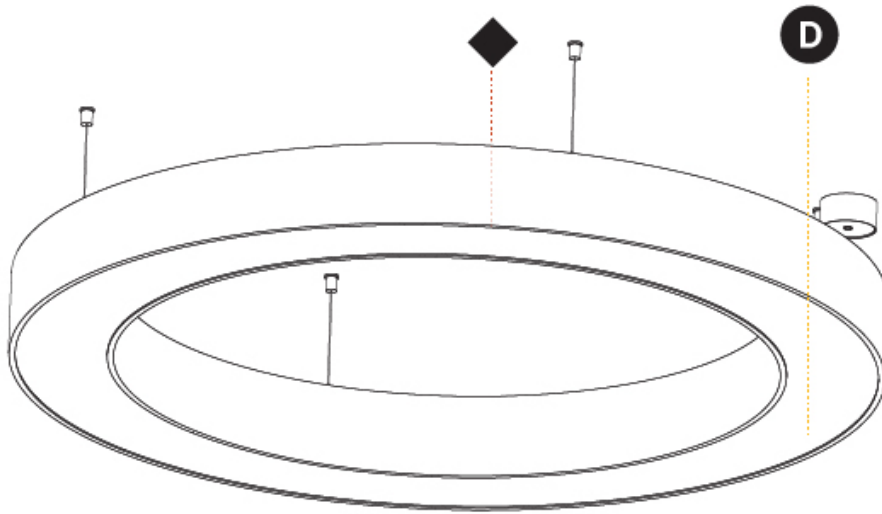

A30231-

PROJECT _____

TYPE _____

SPECIFIER _____

QUANTITY _____

DATE _____

A

GLORIOUS COLOR FINISH CHART