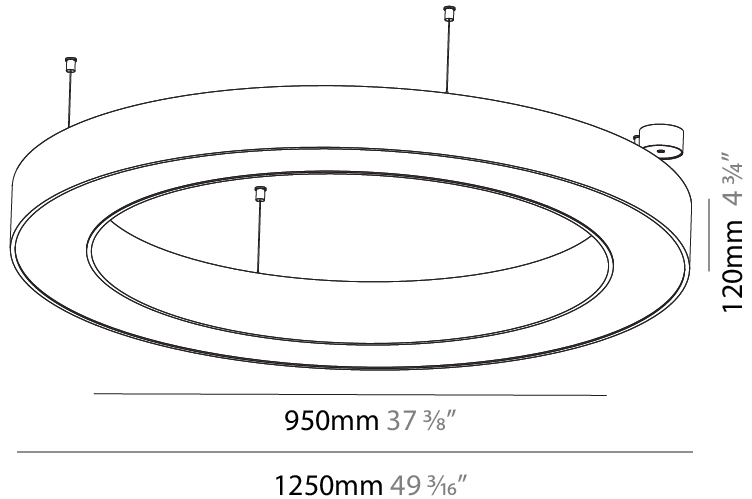

GENERAL

Series: Glorious
Subseries: Glorious
Brand: Prolicht
Division: Architectural
Mounting Type: Suspension
Mounting Location: Ceiling
Subcategory: Ambient

PHYSICAL

Shape: Round
Diameter (mm): 1250
Diameter (in): 49 ³/₁₆
Height (mm): 120
Height (in): 4 ³/₄
Max. Overall Height (mm): 2120
Max. Overall Height (in): 83 ⁷/₁₆
Light Distribution: Direct
Weight (kg): 12.847
Weight (lbs): 28.26
Diffuser: [PMMA - Opal or Micro-Prism](#)
Fixture Finish: [SSR / BKV / CWI / CRY / HAB / LAG / UFT / ITA / RUA / RUR / MIC / FTG / MYG / TWT / LOD / PUS / FRO / FUP / KIA / POP / BLS / SPG / MEY / GOH / GUM / CHC / COM / ABZ / JAG / OBR / MOS / ROR](#)
Fixture Material: Aluminum

ELECTRICAL

Lamp Type: LED (Zhaga Standard)
Input Wattage (W): 60
Total Output Wattage (W): 48 / 38.4 (3500K)
Dimming: [Non-Dimming / Phase Dimming (120Vac only) / 0-10V Dimming](#)
Driver Included: Yes
Driver Location: Integrated
Driver Type: Constant Current
Driver Class: Class 2
Input Voltage (V): 120 - 277
Constant Current (mA): 350 / 1200 (3500K)

LED

[Color Temperature (°K): 3000 / 3500 / 4000](#)
Max. Delivered Lumen (lm): 5540 / 5733 / 5850
CRI: >80 CRI
Efficiency (%): 0.65
Lamp Life (hrs): 50000

OPTICAL

RATINGS AND CERTIFICATIONS

Certified By: Certified for North American Standards
IP rating: IP20